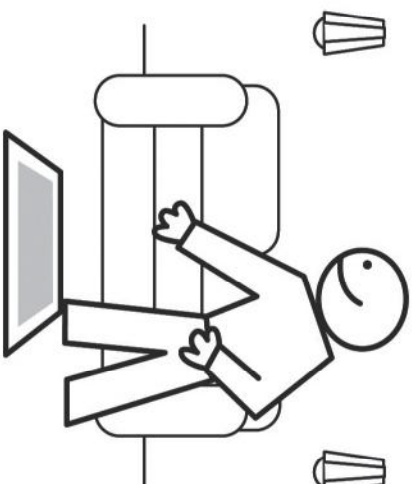

# Instructions

1. Print A4 sheet

2. Put it on a horizontal surface in the room

3. Select from the catalogue subject you like

4. Direct the camera of the mobile device on the image of the Fingo marker

5. There will appear a 3D model of a chosen subject of an interior on the display