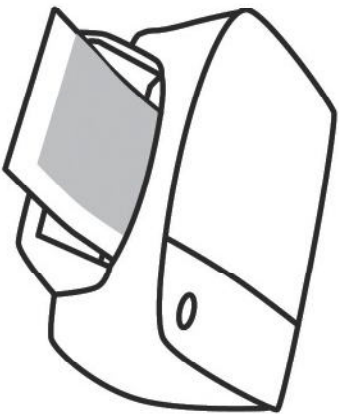

# Instructions

1. Print A4 sheet

2. Put it on a horizontal surface in the room

3. Select from the catalogue subject you like

4. Direct the camera of the mobile device on the image of the Fingo marker

5. There will appear a 3D model of a chosen subject of an interior on the display